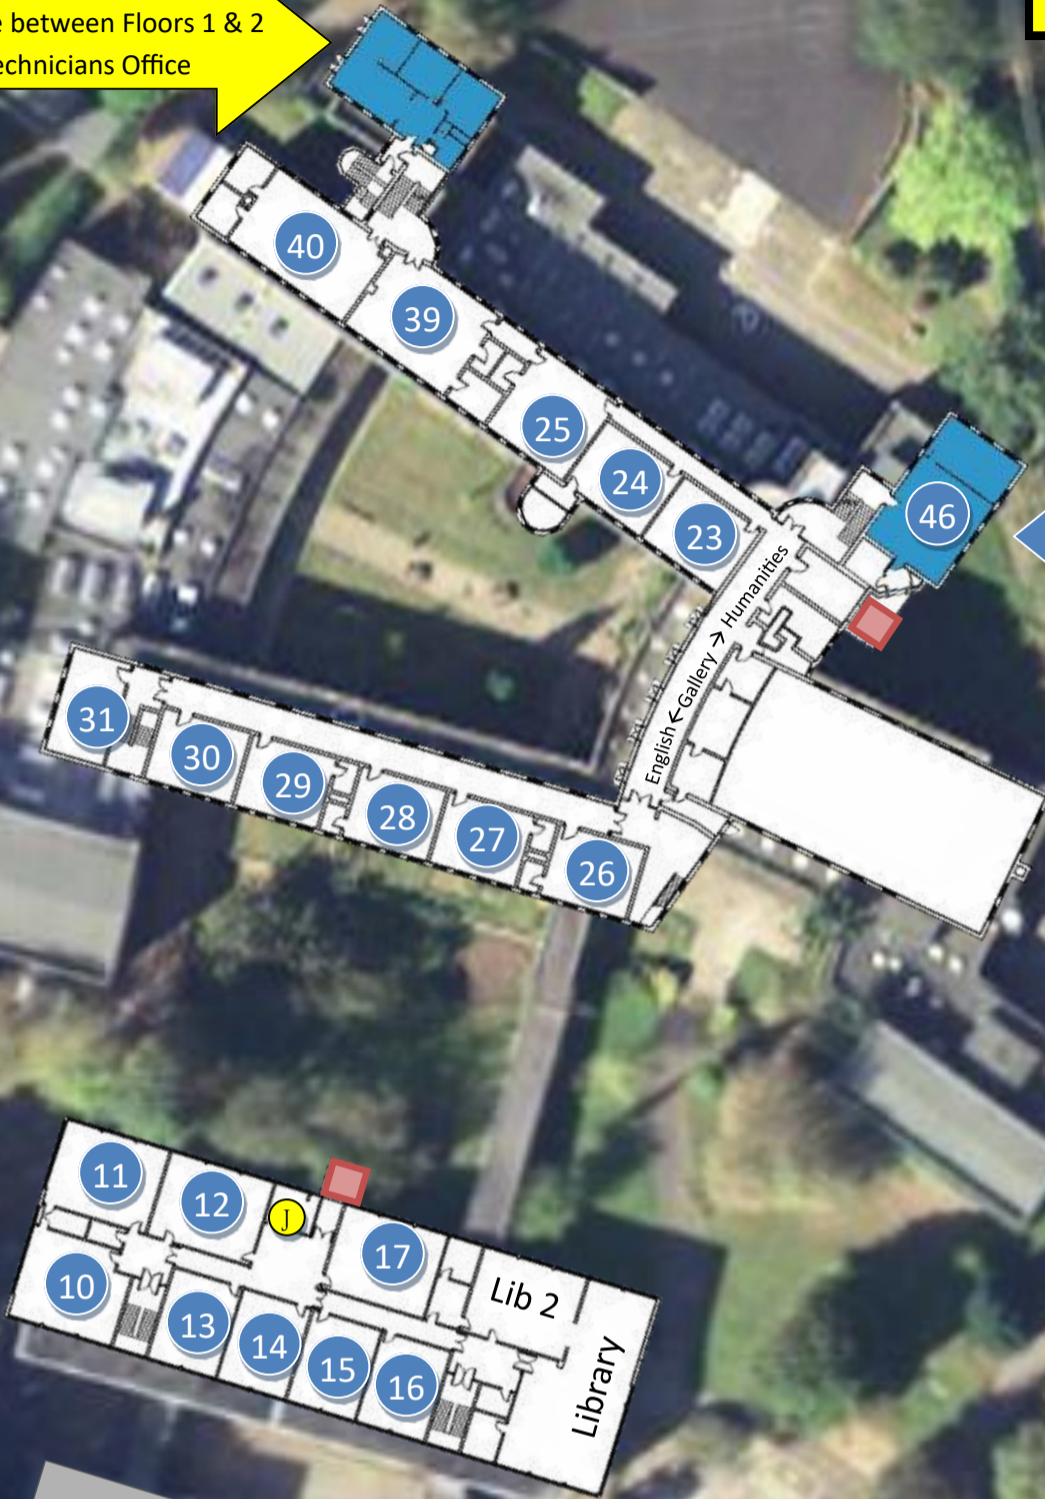

Updated September 2024

Lawrence House

Upper Yard and Fire Assembly Point

Ground Floor

Key to Offices

- A = School Business Manager - S Blood
- B = Headteacher - L Greenwood
- C = SLT Focus Room
- D = SEND Administrator
- E = Deputy Headteacher - J Yates & Senior Teacher - S Cox
- F = Pupil Support Managers
- G = Facilities Manager - G Morrissey
- H = Senior Teachers' Office
- I = School Counsellor - L Smith

GROUND FLOOR
Rooms 1 – 5: Science Labs
Rooms 6: RPE
Room 7: Reflection Room
Room 8 – 9: Risedale Centre
Room 18: Music
Rooms 19: CPD Room
Room 20: Fitness Room
Room 21: Music & Media
Room 22: Drama
Rooms 32 – 34: D & T
Room 37: Site Team
Room 38: Art
Offices: A, B, C, D, E, F, G & H
= Lift

First Floor

Mezzanine between Floors 1 & 2
IT Technicians Office

Mezzanine between Floors 1 & 2

FIRST FLOOR
Rooms 10 — 11: MFL
Rooms 12 — 15: Mathematics
Room 16: Social Studies (PSHCEe)
Room 17: Mathematics
Room 23: Humanities
Room 24: Humanities
Room 25: History
Rooms 26 — 31: English
Room 39 — 40: Food Technology
Room 46: Geography
Ⓧ = Careers Office - H Porritt
IT Support
Library
Library 2
■ = Lift