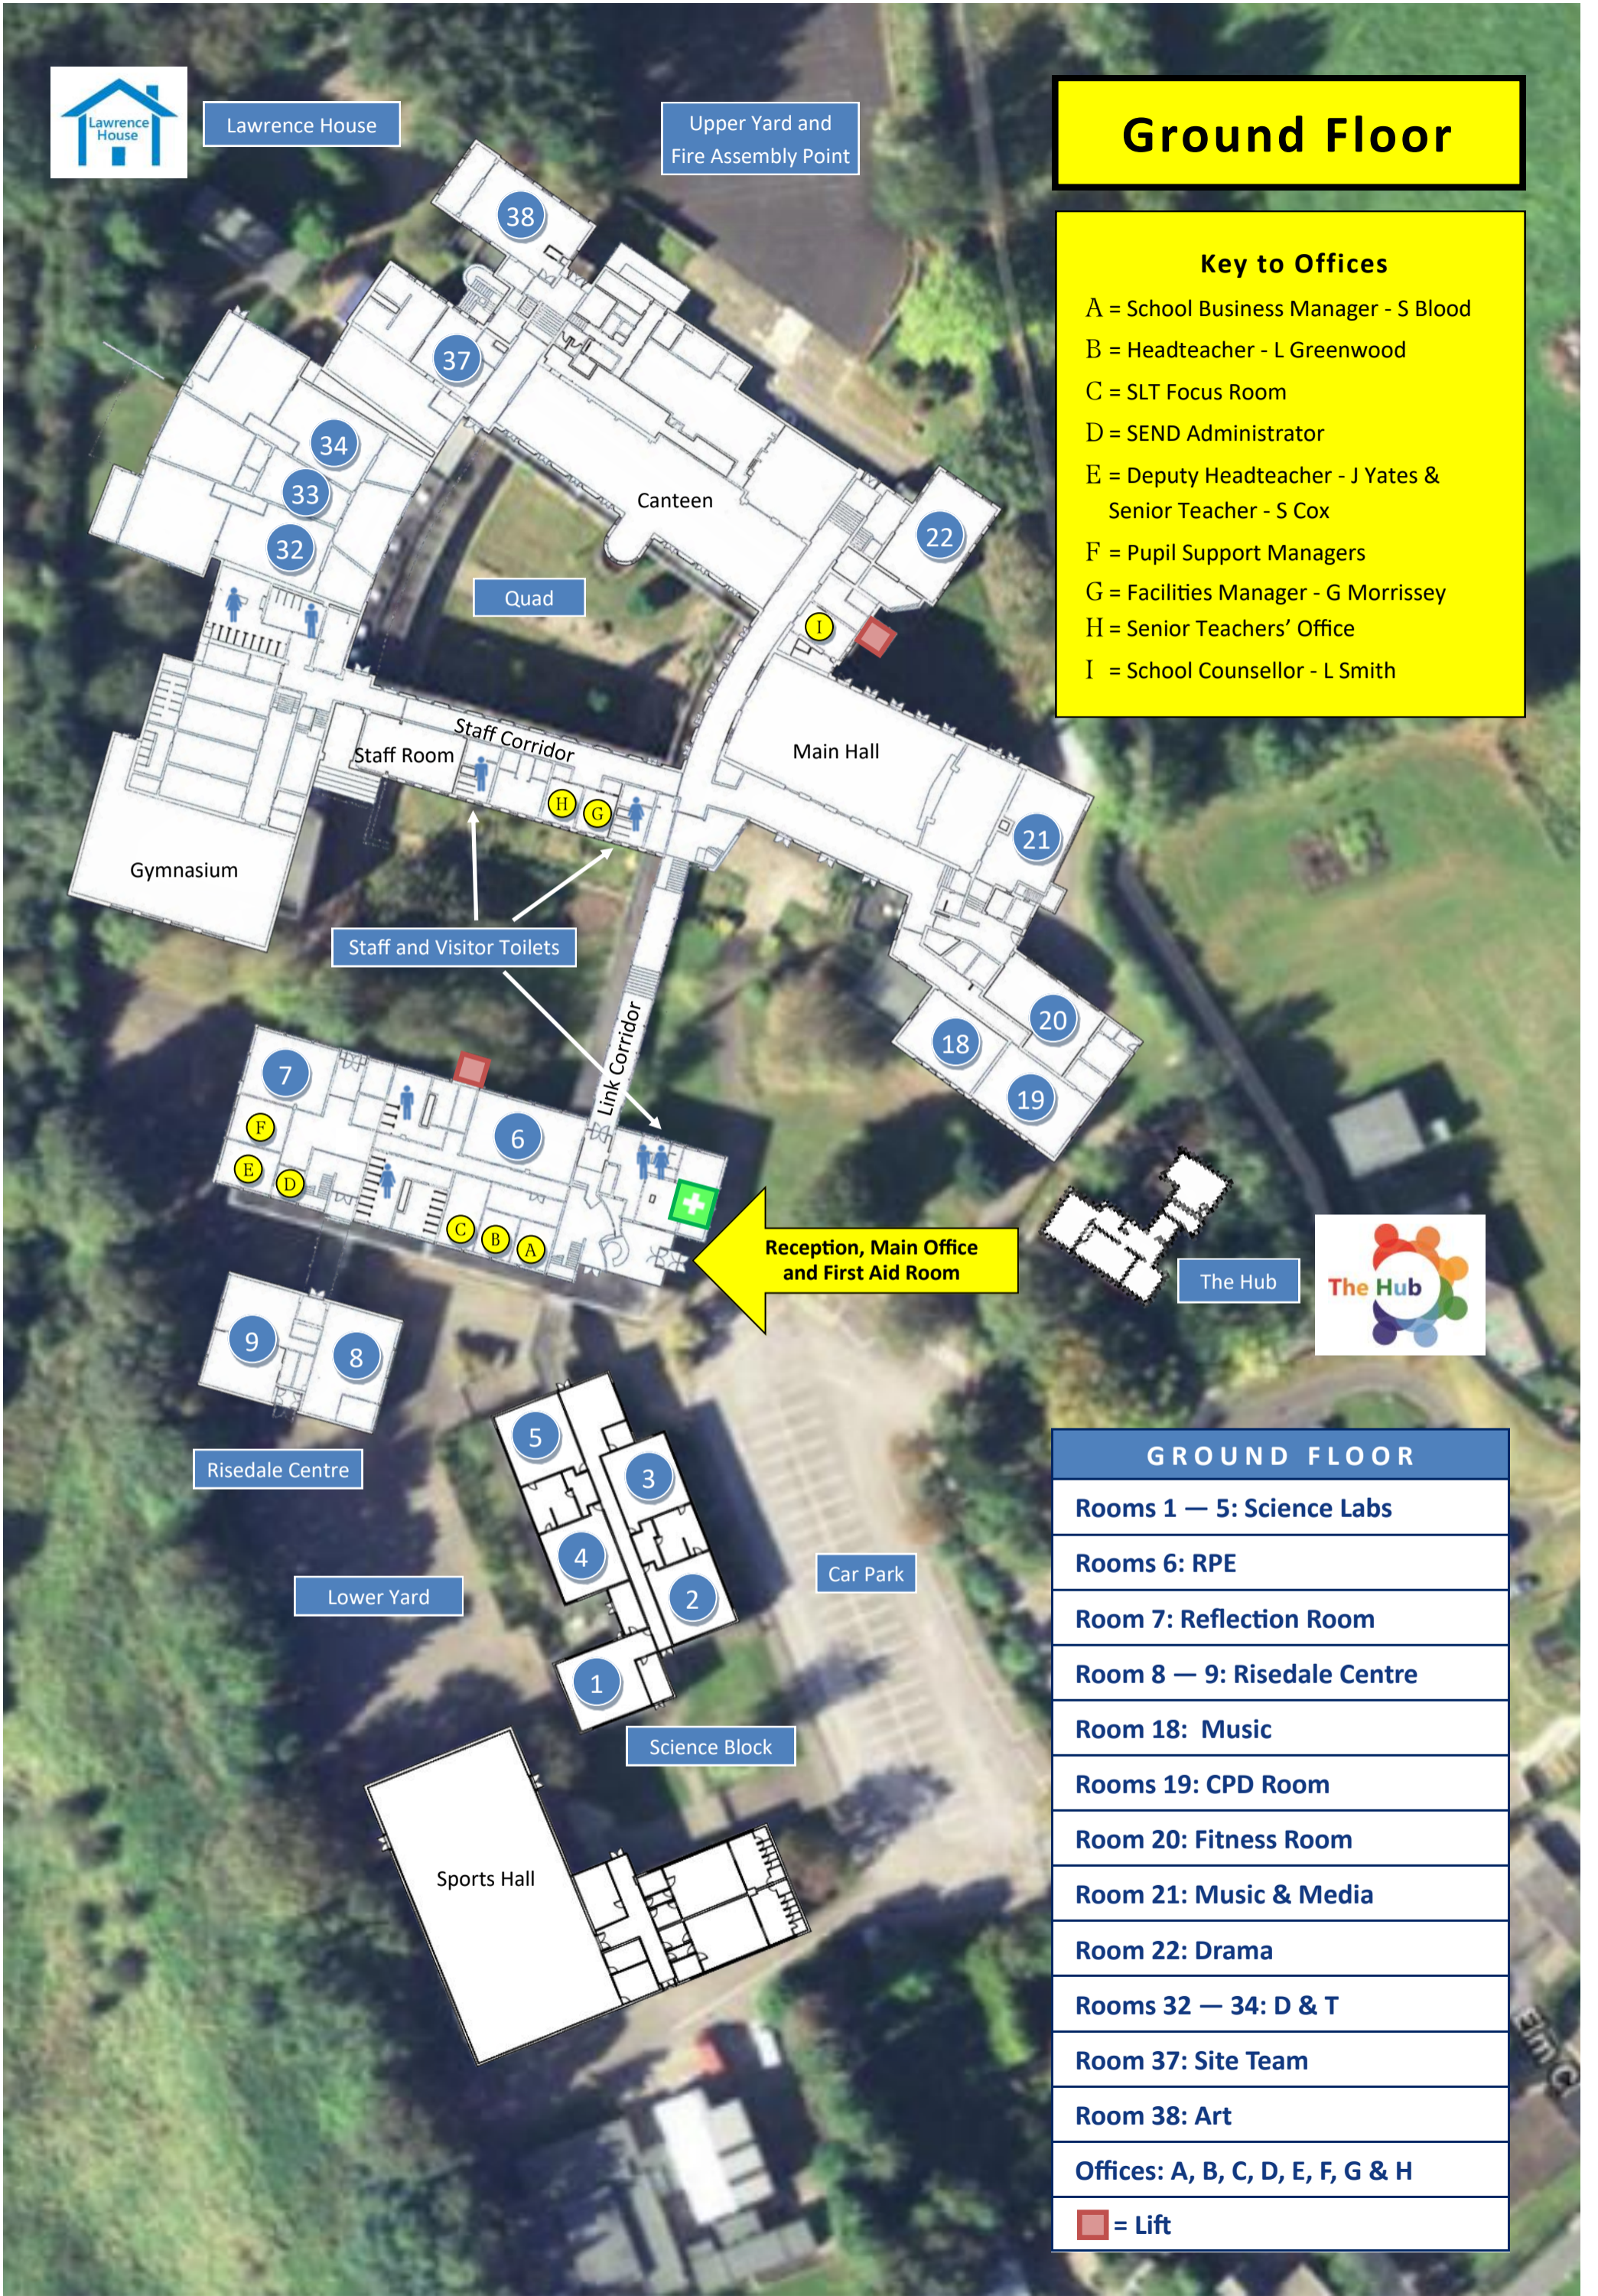

Updated September 2024

Lawrence House

Upper Yard and Fire Assembly Point

Ground Floor

Key to Offices

- A = School Business Manager - S Blood
- B = Headteacher - L Greenwood
- C = SLT Focus Room
- D = SEND Administrator
- E = Deputy Headteacher - J Yates & Senior Teacher - S Cox
- F = Pupil Support Managers
- G = Facilities Manager - G Morrissey
- H = Senior Teachers' Office
- I = School Counsellor - L Smith

GROUND FLOOR
Rooms 1 – 5: Science Labs
Rooms 6: RPE
Room 7: Reflection Room
Room 8 – 9: Risedale Centre
Room 18: Music
Rooms 19: CPD Room
Room 20: Fitness Room
Room 21: Music & Media
Room 22: Drama
Rooms 32 – 34: D & T
Room 37: Site Team
Room 38: Art
Offices: A, B, C, D, E, F, G & H
= Lift

First Floor

Mezzanine between Floors 1 & 2
IT Technicians Office

Mezzanine between Floors 1 & 2

FIRST FLOOR
Rooms 10 — 11: MFL
Rooms 12 — 15: Mathematics
Room 16: Social Studies (PSHCEe)
Room 17: Mathematics
Room 23: Humanities
Room 24: Humanities
Room 25: History
Rooms 26 — 31: English
Room 39 — 40: Food Technology
Room 46: Geography
Ⓧ = Careers Office - H Porritt
IT Support
Library
Library 2
■ = Lift